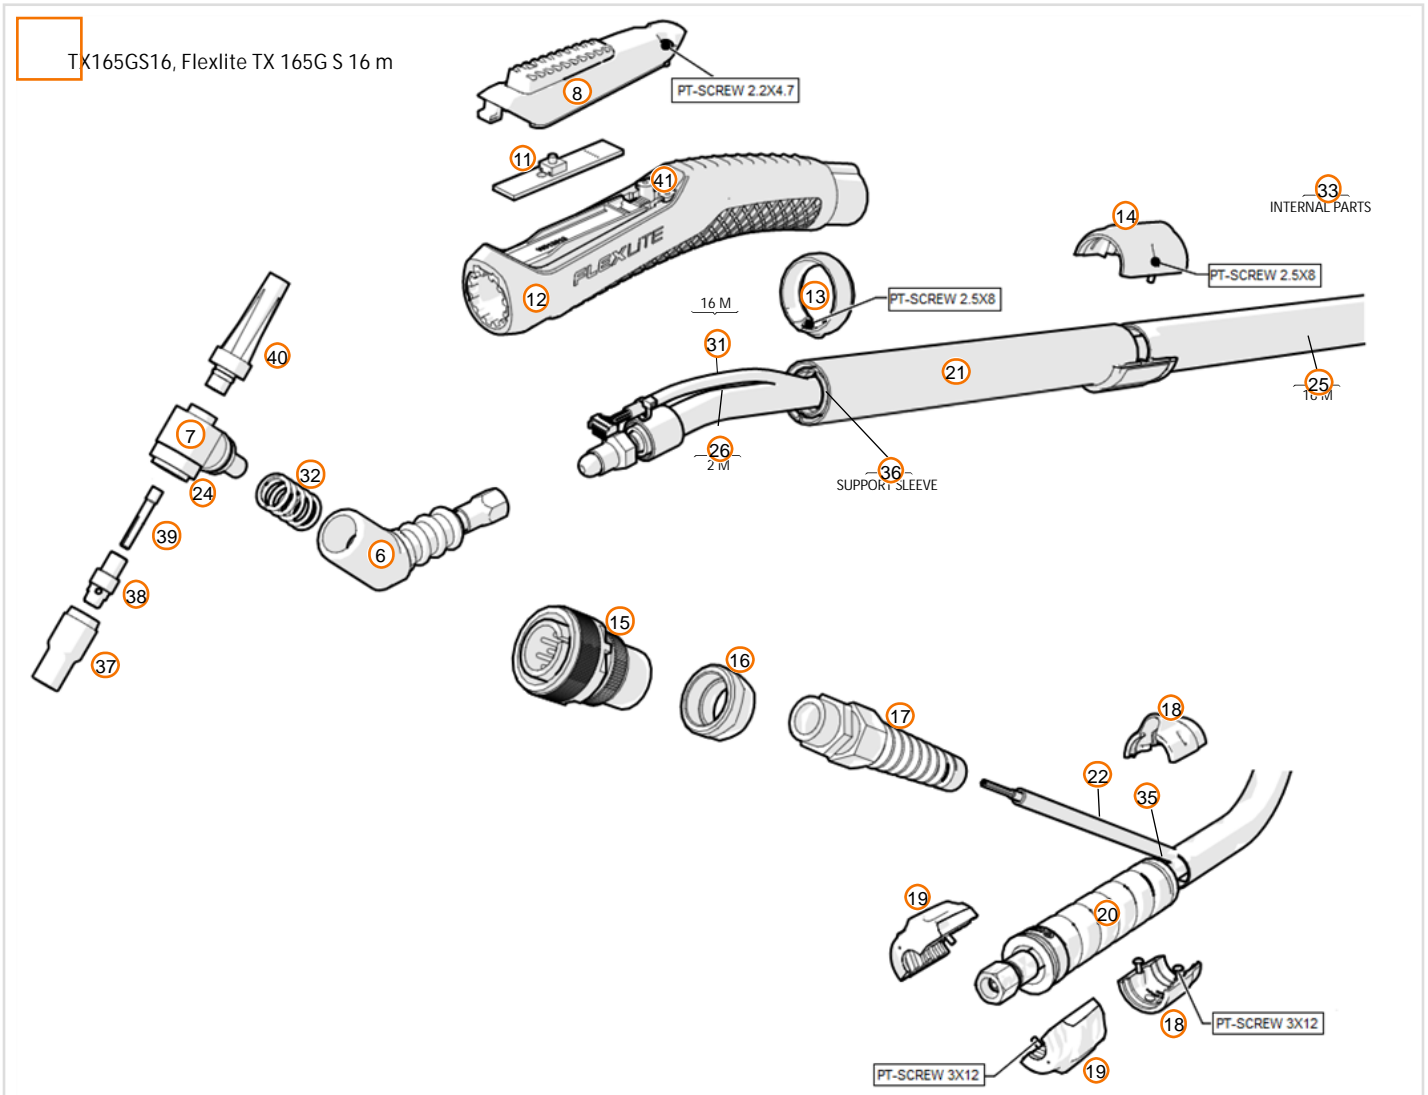

Slitdelar till

Kempfi Flexlite TX 165GS

Pos	SKU	Description	Qty	Remark
1	TX165GS16	TX 165 G S 16M TIG TORCH	1	
6	SP013394	TORCH BODY ROTATING G, TX	1	
7	SP801064	TORCH BODY ROTATING HEAD S, TX	1	
8	SP013916	COVER + TRIGGER, HANDLE GC	1	
11	SP014950	CARD A001	1	
12	SP013915	HANDLE, TX GAS COOLED	1	
13	SP014732	FIXING BAND GAS COOLED	1	
14	SP014036	CONNECTOR, PROTECTIVE HOSES GC	1	
15	SP9770142	PLUG S16 7 POLES MALE	1	

Pos	SKU	Description	Qty	Remark
16	SP006277	CABLE CLAMP S16 PLUG	1	
17	SP9791169	BENDING PROTECTION M20X1,5 Ø6-12	1	
18	SP801049	SEPARATION PIECE PAIR GC	1	
19	SP014524	CONNECTOR NUT PLASTIC	1	
20	SP014540	BENDING PROTECTION	1	
21	SP014035	PROTECTIVE HOSE, LEATHER 700MM GC	1	
22	SP9370122	PROTECTIVE HOSE 6/8.5	1	
25	9373238L16	RUBBER HOSE 23,5/21,5 16 M	1	
26	SP014879	GAS/CURRENT CABLE 2 M	1	
31	SP014949	CONTROL CABLE 16 M	1	
32	4276270	LOCKING SPRING	1	
35	SP4295550		1	
36	SP014430	SUPPORT SLEEVE, GAS	1	
37	7990761	GAS NOZZLE 5 S	1	
38	7990662	COLLET BODY 2,4 S	1	
39	7990637	COLLET 2,4 S	1	
40	7990734	BACK CAP MEDIUM S	1	
41	4294340	TORCH CLAMP	1	
24	SP9878013	INSULATOR S	1	