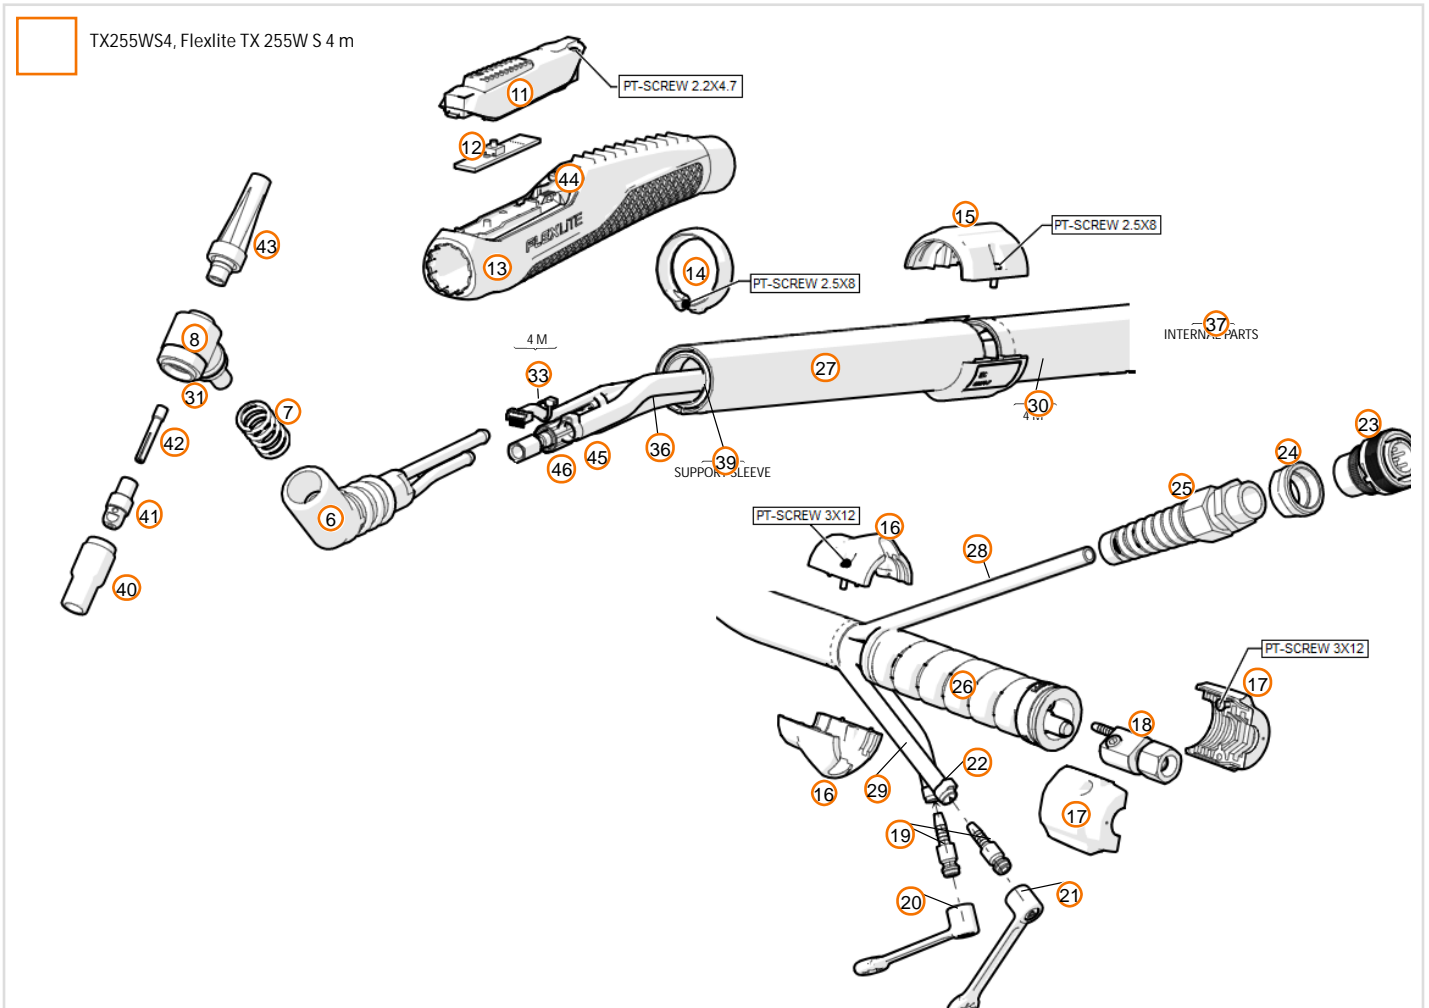

Slitdelar till

Kempfi Flexlite TX 255WS

Pos	SKU	Description	Qty	Remark
1	TX255WS4	TX 255 W S 4M TIG TORCH	1	
6	SP014575	TORCH BODY ROTATING W, TX	1	
7	4276270	LOCKING SPRING	1	
8	SP801064	TORCH BODY ROTATING HEAD S, TX	1	
11	SP014389	COVER + TRIGGER, HANDLE WC	1	
12	SP014950	CARD A001	1	
13	SP014391	HANDLE, TX WATER COOLED	1	
14	SP801065	FIXING BAND WATER COOLED	1	
15	SP014514	CONNECTOR, PROTECTIVE HOSES WC	1	

Pos	SKU	Description	Qty	Remark
16	SP801050	SEPARATION PIECES FOR WATERHOSES	1	
17	SP014524	CONNECTOR NUT PLASTIC	1	
18	4294230	GAS/CURRENT CONNECTOR, 16M / W	1	
19	SP4270440	SNAP CONNECTOR SPINDLE D9-4ML	1	
20	SP4298550	BLOCKING PLUG RED D7/8	1	
21	SP4298560	BLOCKING PLUG BLUE D7/8	1	
22	SP9377122	HOSE CLAMP 008,7-505R7.0-8.7 OET.	1	
23	SP9770142	PLUG S16 7 POLES MALE	1	
24	SP006277	CABLE CLAMP S16 PLUG	1	
25	SP9791169	BENDING PROTECTION M20X1,5 Ø6-12	1	
26	SP014540	BENDING PROTECTION	1	
27	SP014504	PROTECTIVE HOSE, LEATHER 700MM WC	1	
28	SP9370122	PROTECTIVE HOSE 6/8.5	1	
29	9370184L20	WATER / GAS HOSE 4/7 20 M	1	
30	9373230L4	RUBBER HOSE 27/25 4 M	1	
33	SP014906	CONTROL CABLE 4 M	1	
36	SP014966	WATER/CURRENT CABLE 8MM2 / 2 M	1	
39	SP014395	SUPPORT SLEEVE, WATER	1	
40	7990761	GAS NOZZLE 5 S	1	
41	7990662	COLLET BODY 2,4 S	1	
42	7990637	COLLET 2,4 S	1	
43	7990734	BACK CAP MEDIUM S	1	
44	4294340	TORCH CLAMP	1	
45	SP9377138	HOSE CLAMP 08.7RER 7 - 8,2 OET	1	
46	SP9377119	HOSE CLAMP 008,0-505R6.8-8.0 OET.	1	