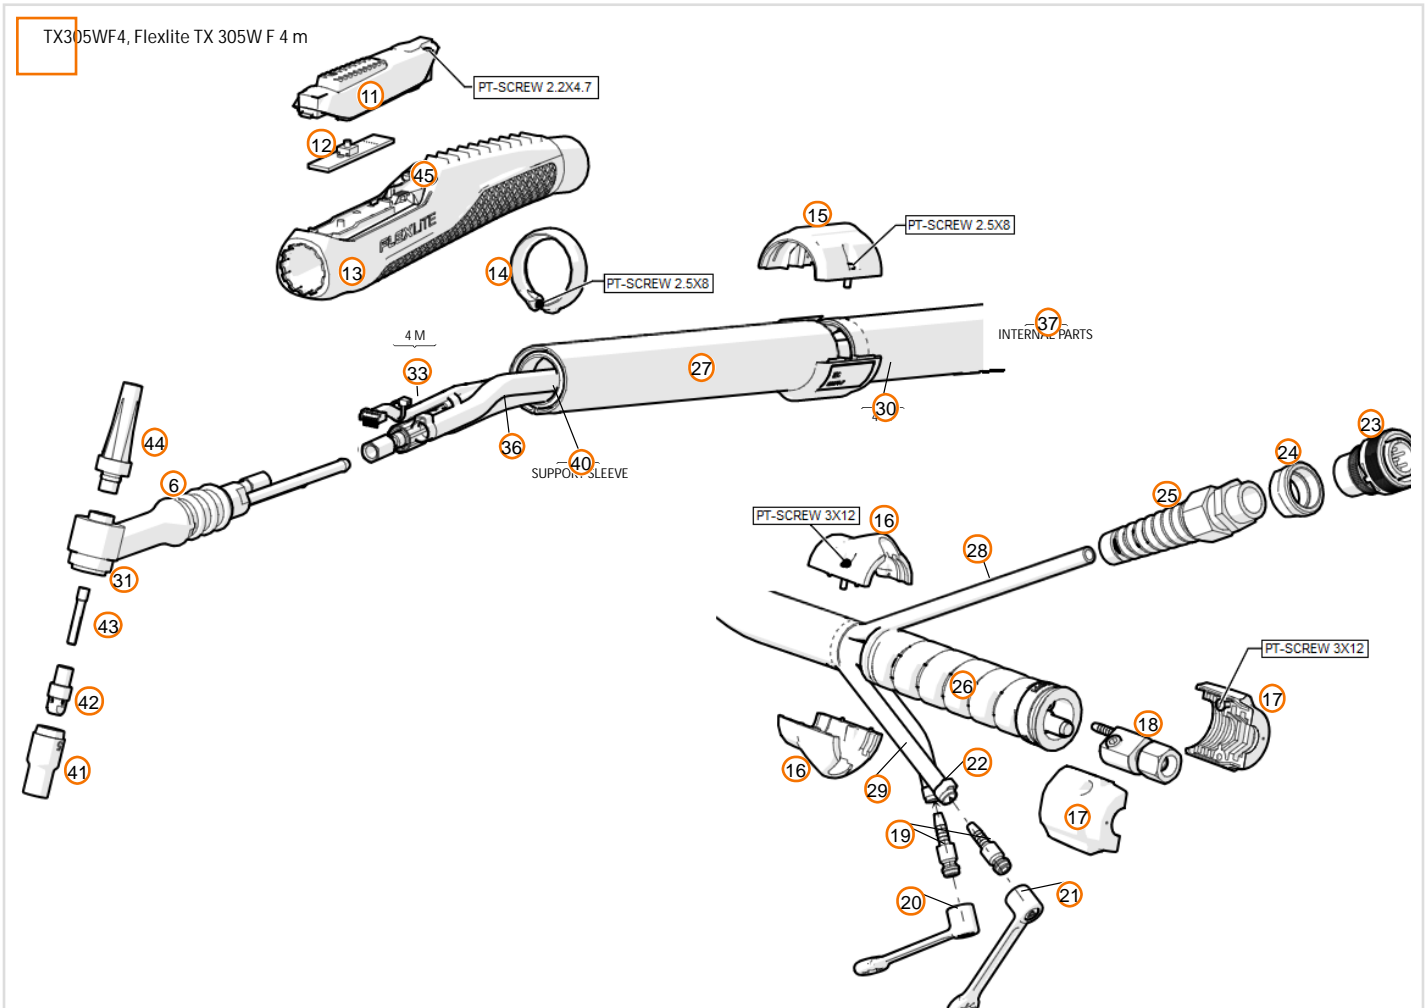

Slitdelar till

Kemppi Flexlite TX 305WF

Pos	SKU	Description	Qty	Remark
1	TX305WF4	TX 305 W F 4M TIG TORCH	1	
6	SP014126	TORCH BODY FLEX W S, TX	1	
11	SP014389	COVER + TRIGGER, HANDLE WC	1	
12	SP014950	CARD A001	1	
13	SP014391	HANDLE, TX WATER COOLED	1	
14	SP801065	FIXING BAND WATER COOLED	1	
15	SP014514	CONNECTOR, PROTECTIVE HOSES WC	1	
16	SP801050	SEPARATION PIECES FOR WATERHOSES	1	
17	SP014524	CONNECTOR NUT PLASTIC	1	
18	4294230	GAS/CURRENT CONNECTOR, 16M / W	1	

Pos	SKU	Description	Qty	Remark
19	SP4270440	SNAP CONNECTOR SPINDLE D9-4ML	1	
20	SP4298550	BLOCKING PLUG RED D7/8	1	
21	SP4298560	BLOCKING PLUG BLUE D7/8	1	
22	SP9377122	HOSE CLAMP 008,7-505R7.0-8.7 OET.	1	
23	SP9770142	PLUG S16 7 POLES MALE	1	
24	SP006277	CABLE CLAMP S16 PLUG	1	
25	SP9791169	BENDING PROTECTION M20X1,5 Ø6-12	1	
26	SP014540	BENDING PROTECTION	1	
27	SP014504	PROTECTIVE HOSE, LEATHER 700MM WC	1	
28	SP9370122	PROTECTIVE HOSE 6/8.5	1	
29	9370184L20	WATER / GAS HOSE 4/7 20 M	1	
30	9373230L4	RUBBER HOSE 27/25 4 M	1	
33	SP014906	CONTROL CABLE 4 M	1	
36	SP014966	WATER/CURRENT CABLE 8MM ² / 2 M	1	
40	SP014395	SUPPORT SLEEVE, WATER	1	
41	7990761	GAS NOZZLE 5 S	1	
42	7990662	COLLET BODY 2,4 S	1	
43	7990637	COLLET 2,4 S	1	
44	7990734	BACK CAP MEDIUM S	1	
45	4294340	TORCH CLAMP	1	
46	SP9377119	HOSE CLAMP 008,0-505R6.8-8.0 OET.	1	
47	SP9377138	HOSE CLAMP 08.7RER 7 - 8,2 OET	1	
31	SP9878013	INSULATOR S	1	