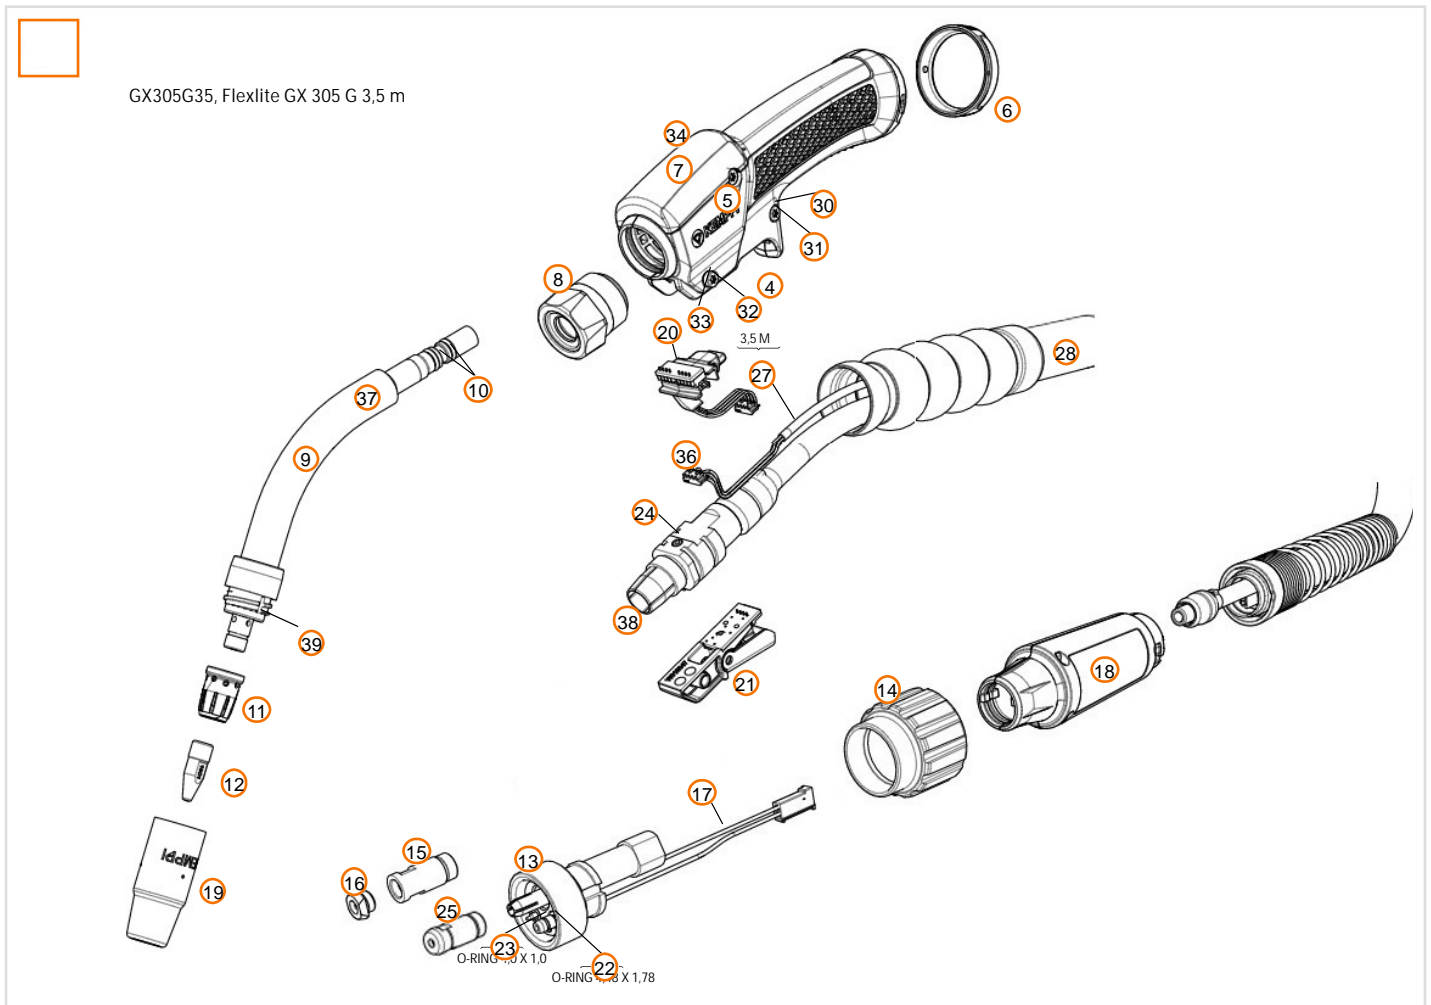

# Kemppi Flexlite GX 305G

Pos	SKU	Description	Qty	Remark
1	GX305G35	GX 305 G 3,5M MIG GUN	1	
4	SP011820	ADDITIONAL HANDLE, GX	1	
5	SP800906	HANDLE, GX	1	
6	SP015046	HANDLE LOCKING RING	1	
7	SP801088	COVER FOR HANDLE	1	
8	SP014800	NECK TIGHTENER	1	
9	SP013786	NECK 300 G, GX	1	
10	SP801052	O - RING 7,66X1,78 NBR SHA70	2	
11	W013203	CONTACT TIP ADAPTER M10X1 INSULATED	1	
12	CT10C1SD001	CONTACT TIP 1.0 C1 STD M10	1	

Pos	SKU	Description	Qty	Remark
13	SP014842	EURO CONNECTOR GAS MIG GUN	1	
14	SP014840	LOCKING NUT, EURO CONNECTOR	1	
15	SP014605	JACKET NUT EURO ID 7,9 MM	1	
16	SP016214	END CAP EURO CONNECTOR G	1	
17	SP015338	CONTROL CONNECTOR, EURO	1	
18	SP801083	COVER FOR CONNECTOR, GAS GUN	1	
19	W011478	GAS NOZZLE THREAD, L57 / OD25 / D15	1	
20	SP800899	CONNECTOR HOLDER WITH WIRE, GX	1	
21	SP022293	TRIGGER MICRO GX 5-SERIES	1	
22	SP9520509	O-RING 4,48 X 1,78	1	
23	SP9876673	O-RING 4,0 X 1,0	1	
24	SP9444406	SCREW M4 X 5 ISO 4028-45H BLACK	1	
27	SP015350	CONTROL WIRE SET 3,5 M	1	
28	SP800903	PROTECTIVE HOSE 27/30 ASM 3,5 M, GX	1	NOTE! Ball joints are included.
30	SP010118	SCREW M3 X 0,5 X 8 TORX	1	
31	SP010119	SCREW SLEEVE M3 X 0,5 X 7 TORX	1	
32	SP009727	SCREW PAIR M3 X 0,5 X 15 TORX	1	
33	SP009728	SCREW SLEEVE M3 X 0,5 X 15 TORX	1	
34	GXR10	GXR10 GUN REMOTE	1	
36	SP9770481		1	
37	SP9373241	SILICONE HOSE 12/18 1M	1	

Pos	SKU	Description	Qty	Remark
38	W013628	WIRE LINER 0,9-1,2 FE / 3,5M Ø 5,3/1,8 RD STEEL	1	
25	SP022778	LONG NUT EURO 1-PIECE SMALL	1	
39	SP012511	INSULATING RING 420W	1	