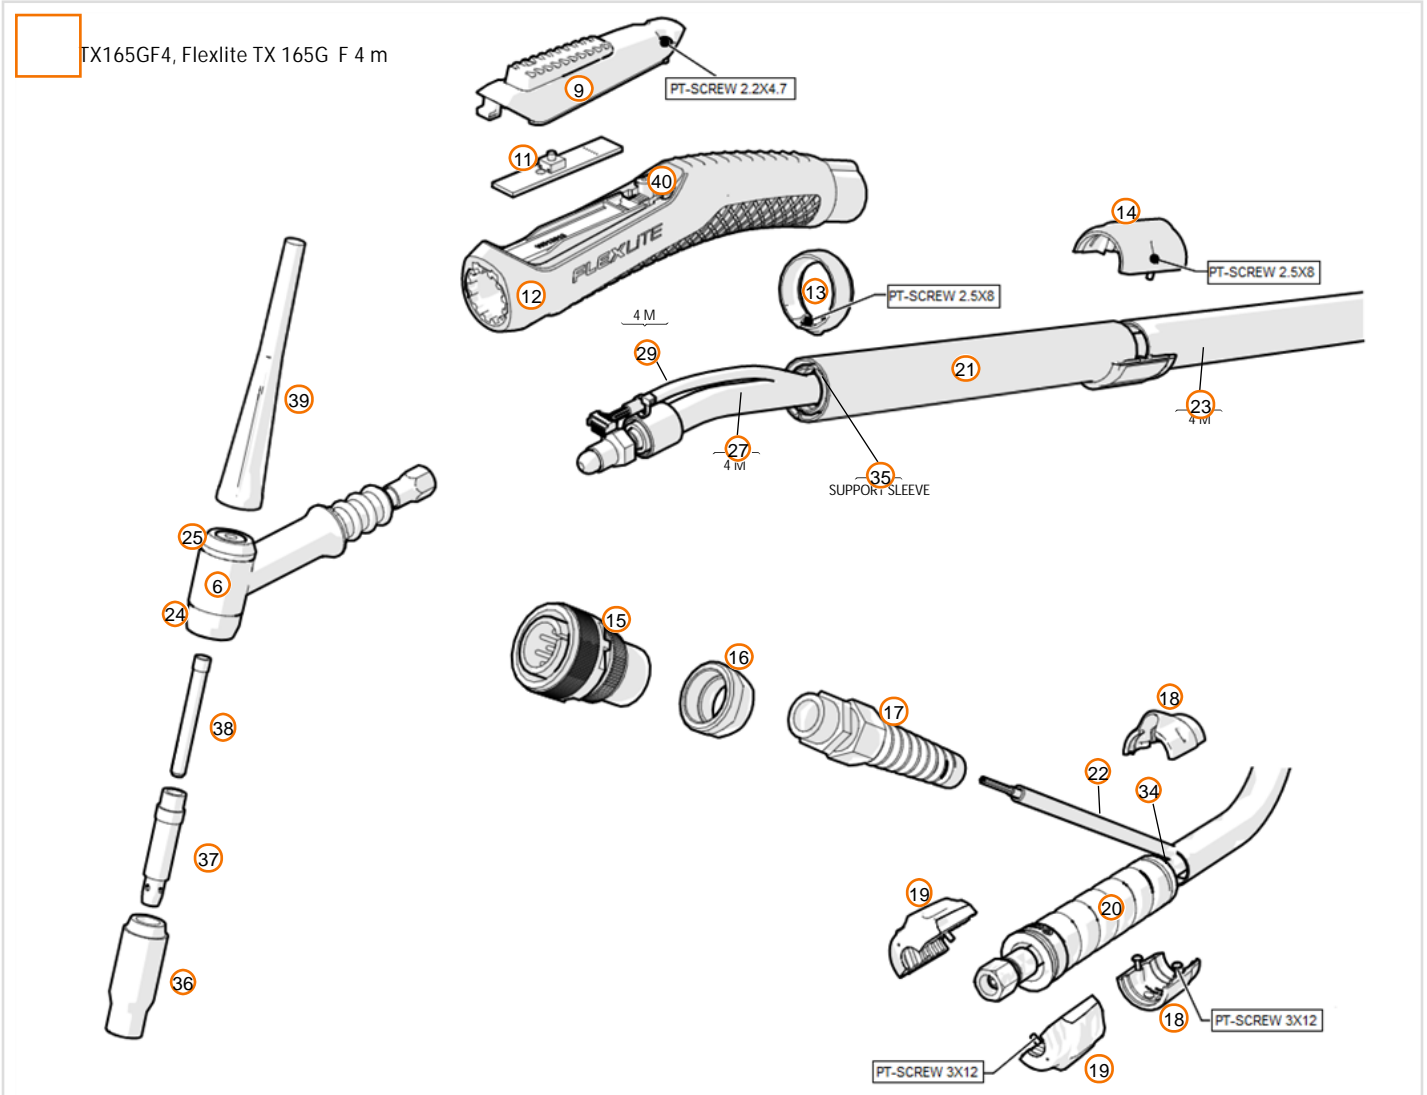

Slitdelar till

Kempfi Flexlite TX 165GF

Pos	SKU	Description	Qty	Remark
1	TX165GF4	TX 165 G F 4M TIG TORCH	1	
6	SP013386	TORCH BODY FLEX G L, TX	1	
9	SP013916	COVER + TRIGGER, HANDLE GC	1	
11	SP014950	CARD A001	1	
12	SP013915	HANDLE, TX GAS COOLED	1	
13	SP014732	FIXING BAND GAS COOLED	1	
14	SP014036	CONNECTOR, PROTECTIVE HOSES GC	1	
15	SP9770142	PLUG S16 7 POLES MALE	1	
16	SP006277	CABLE CLAMP S16 PLUG	1	

Pos	SKU	Description	Qty	Remark
17	SP9791169	BENDING PROTECTION M20X1,5 Ø6-12	1	
18	SP801049	SEPARATION PIECE PAIR GC	1	
19	SP014524	CONNECTOR NUT PLASTIC	1	
20	SP014540	BENDING PROTECTION	1	
21	SP014035	PROTECTIVE HOSE, LEATHER 700MM GC	1	
22	SP9370122	PROTECTIVE HOSE 6/8.5	1	
23	9373238L4	RUBBER HOSE 23,5/21.5 4 M	1	
27	SP014877	GAS/CURRENT CABLE 4M	1	
29	SP014906	CONTROL CABLE 4 M	1	
34	SP4295550		1	
35	SP014430	SUPPORT SLEEVE, GAS	1	
36	7990771	GAS NOZZLE 6 L	1	
37	7990682	COLLET BODY 2,4 L	1	
38	9876868	COLLET 2,4 L	1	
39	7990741	BACK CAP LONG L	1	
40	4294340	TORCH CLAMP	1	
24	SP9580266	INSULATOR LOWER L	1	
25	SP9580267	INSULATOR UPPER L	1	